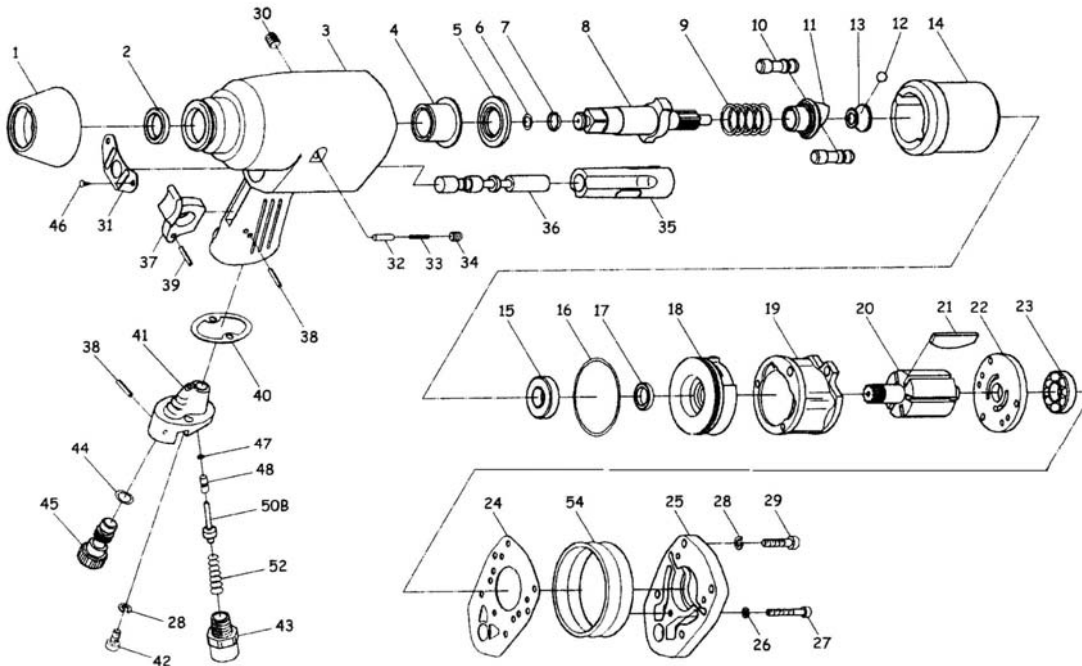

1/2" Impact wrench - Schlagschrauber - Boulonneuse - Slagmoersleutel

ITEM NO.	REF. NO.	DESCRIPTION
1	AV0001	FRONT RUBBER
2	AV0002	OIL SEAL
3	AV0003	HOUSING incl. No.35
4	AV0004	ANVIL BUSHING
5	AV0005	SPACER
6	AV0006	O-RING
7	AV0007	ANVIL COLLAR
8	AV0008	ANVIL (1") ANVIL (2")
9	AV0009	SPRING
10	AV0010	HAMMER PIN (2)
11	AV0011	CAM
12	AV0012	STEEL BALL
13	AV0013	CAM FOUNDATION
14	AV0014	HAMMER CAGE
15	AV0015	BALL BEARING
16	AV0016	O-RING
17	AV0017	OIL SEAL
18	AV0018	FRONT END PLATE
19	AV0019	CYLINDER
20	AV0020	ROTOR
21	AV0021	ROTOR BLADE (6)
22	AV0022	REAR END PLATE
23	AV0023	BALL BEARING
24	AV0024	REAR GASKET
25	AV0025	REAR COVER
26	AV0026	SPRING WASHER (3)

ITEM NO.	REF. NO.	DESCRIPTION
27	AV0027	CAP SCREW (3)
28	AV0028	SPRING WASHER (6)
29	AV0029	CAP SCREW (4)
30	AV0030	PLUG
31	AV0031	EXHAUST DEFLECTOR
32	AV0032	PIN
33	AV0033	SPRING
34	AV0034	SET SCREW
35	AV0035	VALVE SLEEVE
36	AV0036	REVERSE VALVE
37	AV0037	TRIGGER
38	AV0038	SPRING PIN (2)
39	AV0039	SPRING PIN
40	AV0040	VALVE BLOCK GASKET
41	AV0041	VALVE BLOCK
42	AV0042	CAP SCREW (2)
43	AV0043	AIR INLET
44	AV0044	O-RING
45	AV0045	AIR REGULATOR
46	AV0046	SELF TAPPING SCREW (2)
47	AV0047	O-RING
48	AV0048	VALVE STEM
50B	AV0049	THROTTLE VALVE
52	AV0050	SPRING
54	AV0051	PROTECTING RUBBER
41SA		VALVE BLOCK SET