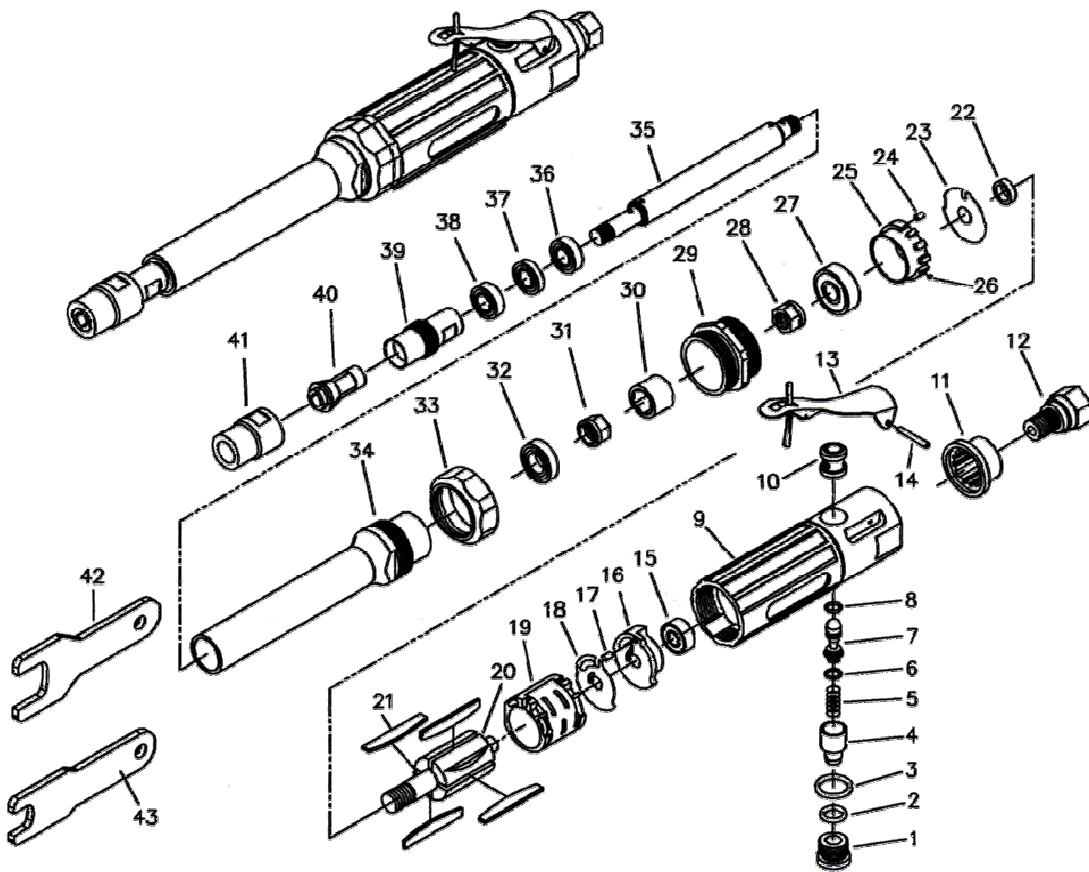

Die grinder long - Stabschleifer lang - Meuleuses - Stiftslijpers 6mm

ITEM NO.	REF. NO.	DESCRIPTION	
1	GO0001	PLUG SCREW	
2	GO0002	O-RING	
3	GO0003	O-RING	
4	GO0004	AIR REGULATOR	
5	GO0005	VALVE SPRING	
6	GO0006	O-RING	
7	GO0007	VALVE STEM	
8	GO0008	O-RING	
9	GO0009	MOTOR HOUSING	
10	GO0010	VALVE BUSHING	
11	GO0011	MUFFLER	
12	GO0012	AIR INLET	
13	GO0013	LEVER	
14	GO0014	LEVER PIN	
15	GO0015	BEARING	
16	GO0016	BEARING PLATE	
17	GO0017	LOCATING PIN (2)	
18	GO0018	STEEL PLATE	
19	GO0019	CYLINDER	
20	GO0020	ROTOR	
21	GO0021	ROTOR BLADE (4)	
22	GO0022	ROTOR COLLAR	

ITEM NO.	REF. NO.	DESCRIPTION	
23	GO0023	STEEL PLATE	
24	GO0024	LOCATING PIN	
25	GO0025	BEARING PLATE	
26	GO0026	BALL	
27	GO0027	BEARING	
28	GO0028	COUPLING NUT	
29	GO0029	LOCK RING	
30	GO0030	COUPLING	
31	GO0031	COUPLING NUT	
32	GO0032	BEARING	
33	GO0033	CAP	
34	GO0034	SPINDLE HOUSING	
35	GO0035	SPINDLE	
36	GO0036	BEARING	
37	GO0037	BEARING	
38	GO0038	BEARING	
39	GO0039	CHUCK BODY	
40	GO0040	COLLET	
41	GO0041	COLLET NUT	
42	GO0042	WRENCH (11mm)	
43	GO0043	WRENCH (17mm)	