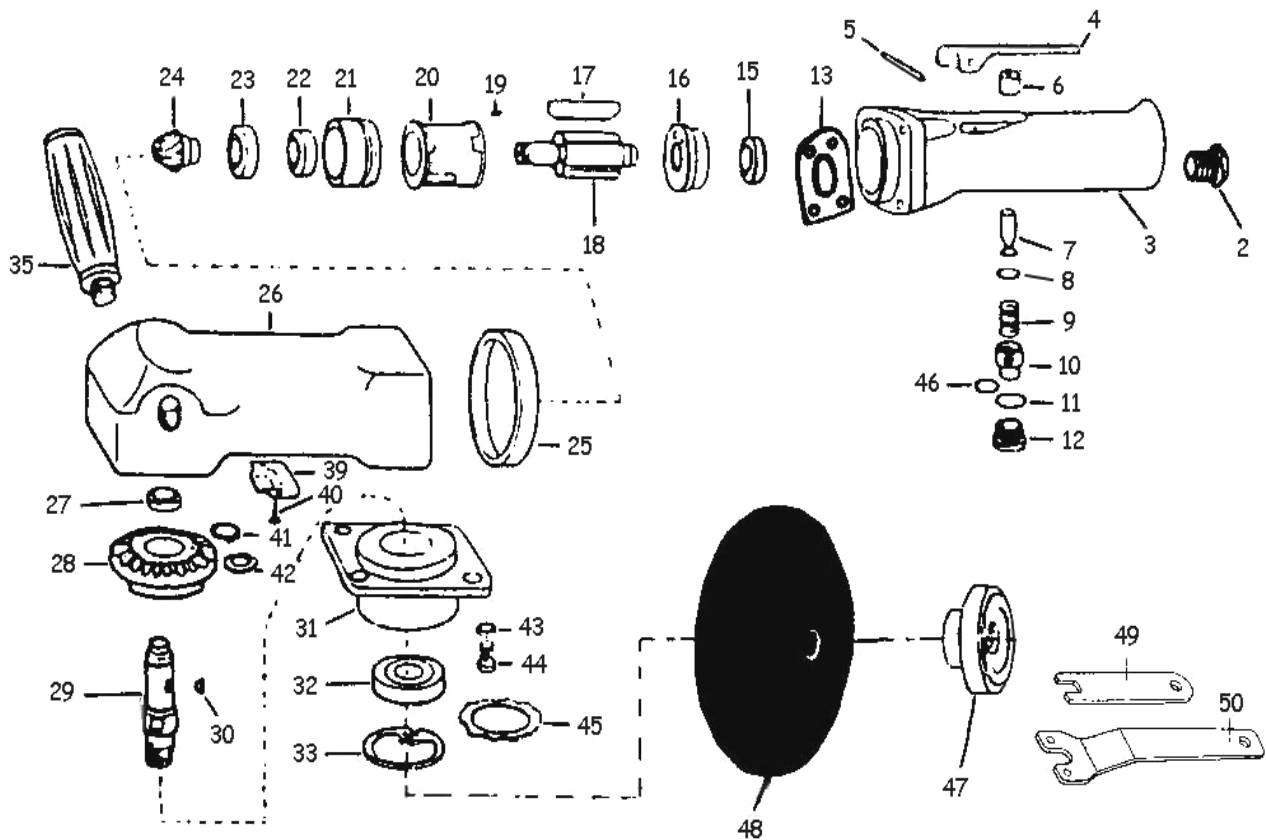

Polisher - Polierer - Polijstmachine - Lustreuses - 178 mm - 2.500 rpm vario

ITEM NO.	REF. NO.	DESCRIPTION
2	BI0001	AIR INLET
3	BI0002	VALVE BODY
4	BI0003	LEVER
5	BI0004	LEVER PIN
6	BI0005	VALVE BUSHING
7	BI0006	VALVE STEM
8	BI0007	O RING
9	BI0008	VALVE SPRING
10	BI0009	AIR CONTROLLER
11	BI0010	O RING
12	BI0011	VALVE SCREW
13	BI0012	GASKET
15	BI0013	BEARING
16	BI0014	REAR END PLATE
17	BI0015	ROTOR BLADE (4)
18	BI0016	ROTOR
19	BI0017	CLYINDER PIN
20	BI0018	CLYINDER
21	BI0019	FRONT END PLATE
22	BI0020	BEARING
23	BI0021	BEARING
24	BI0022	PINION

ITEM NO.	REF. NO.	DESCRIPTION
25	BI0023	HOUSING BAND
26	BI0024	MOTOR HOUSING
27	BI0025	BEARING
28	BI0026	BEVEL GEAR
29	BI0027	SPINDLE
30	BI0028	SAFETY BAR
31	BI0029	HOUSING CAP
32	BI0030	BEARING
33	BI0031	RETAINING RING
35	BI0032	HANDLE
39	BI0033	EXHAUST DEFLECTOR
40	BI0034	EXHAUST DEFLECTOR SCREW (2)
41	BI0035	RETAINING RING
42	BI0036	WAVE WASHER
43	BI0037	SPRING WASHER (4)
44	BI0038	SCREW (4)
45	BI0039	WAVE WASHER
46	BI0040	O RING
47	BI0041	LOCK NUT
48	BI0042	7" SANDING PAD
49	BI0043	WRENCH
50	BI0044	WRENCH