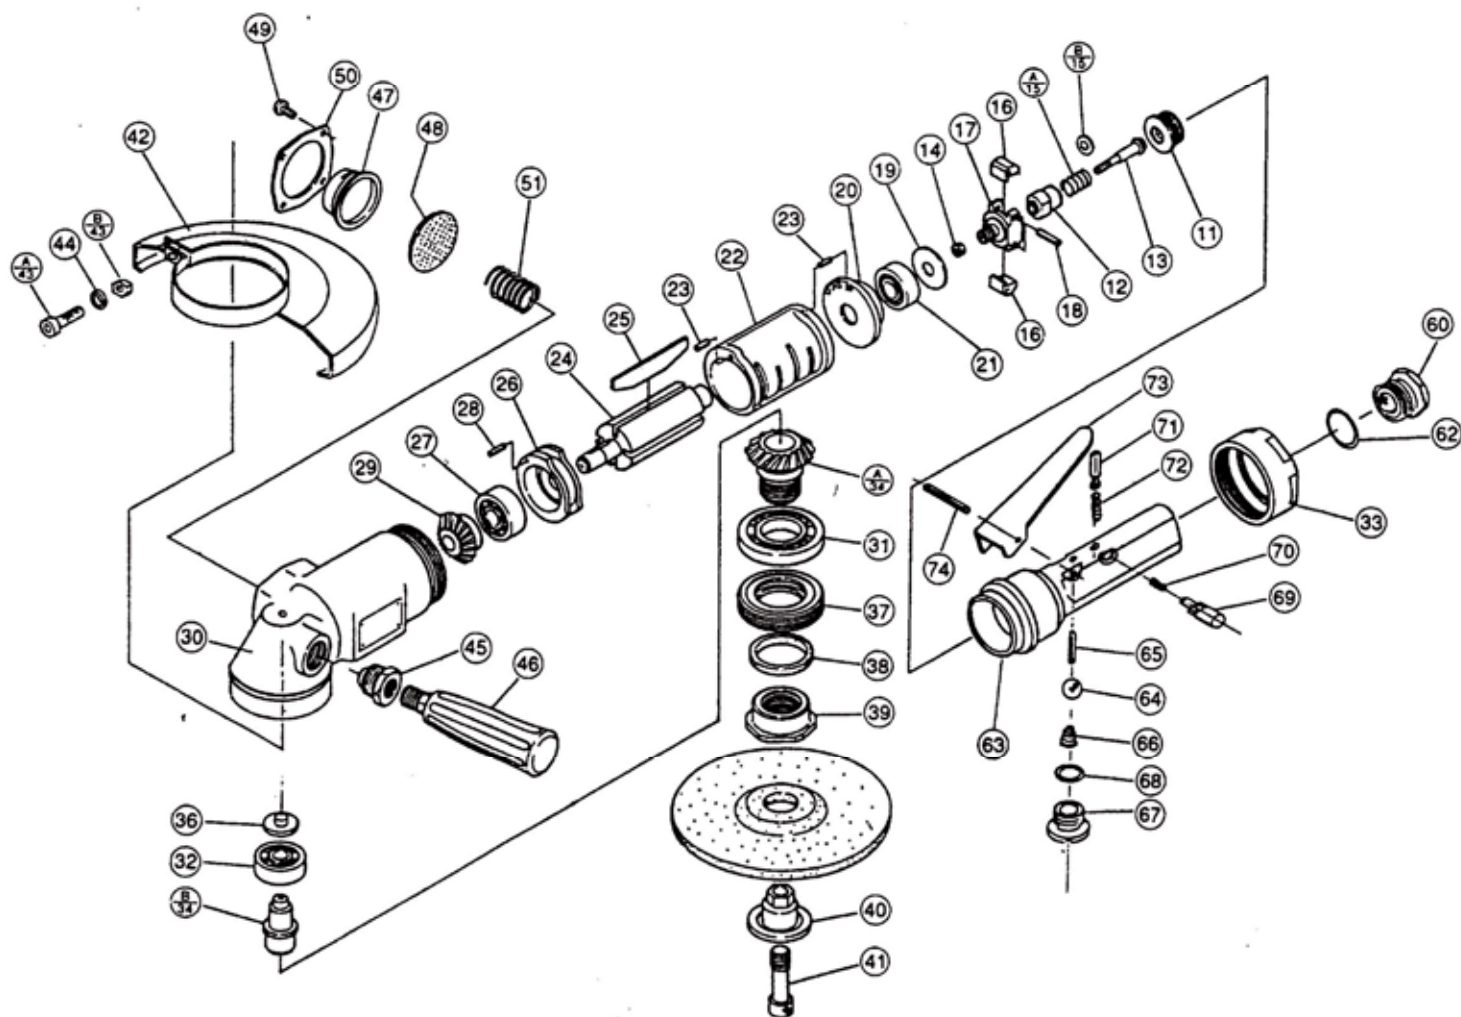

Exploded view

Angle grinder TAG-700 QJL

Partslist

Angle grinder TAG-700 QJL

Symbol No.	Parts No.	Q'ty. Req.	Description	Symbol No.	Parts No.	Q'ty. Req.	Description
11	42-04-17-M30	1	Governor Bushing	40	42-04-23-H00	1	Wheel Ring 22mm
12	42-04-11-L60	1	Governor Valve	41	42-04-17-N10	1	Set Screw M12×40
13	42-04-11-L70	1	Governor Set Screw	42	42-04-23-U00	1	Wheel Cover 180mm
14	13-44-01-004	1	Hex. Nut M4	43A	13-17-08-020	1	Hex. Socket Head Cap Screw M8×20
15	13-08-02-125	1	Governor Spring	43B	13-44-01-008	1	Hex. Nut M8
16	42-04-11-L90	2	Governor Weight	44	13-13-01-008	1	Spring Washer M8
17	42-04-11-M00	1	Governor Body	45	42-04-06-A20	1	Case Bushing
18	13-06-03-122	2	Spring Pin 3.5×22	46	42-04-03-20B	1	Dead Handle
19	42-04-17-M10	1	Governor Body Washer	47	42-04-17-W10	1	Muffler Hat
20	42-04-07-C80	1	Rear Plate	48	13-74-02-002	1	Muffler Screen
21	13-01-04-103	1	Ball Bearing 60022RU	49	13-24-05-010	4	Cross Recessed Round Head Screw M5×10
22	42-04-17-D50	1	Cylinder	50	42-04-17-W20	1	Muffler Flange
23	13-06-03-008	2	Spring Pin 3×8	51	13-08-02-119	1	Muffler Spring
24	42-04-17-E00	1	Rotor	60	42-04-20-N5B	1	Air Inlet CP P.T.
25	13-71-01-026	4	Vane	62	13-11-03-019	1	O-Ring S-24
26	42-04-18-E80	1	Front Plate	63	42-04-22-C00	1	Valve Body
27	13-01-10-002	1	Ball Bearing 6301	64	13-05-05-112	1	Ball M12
28	13-06-03-008	1	Spring Pin 3×8	65	13-04-02-125	1	Valve Pin
29	42-04-17-M60	1	Pinion Gear	66	13-08-02-202	1	Valve Spring
30	42-04-18-A00	1	Case	67	42-04-20-B40	1	Valve Cap
31	13-01-16-106	1	Ball Bearing 16006ZZ	68	13-11-03-012	1	O-Ring S-14
32	13-01-01-008	1	Ball Bearing 608	69	42-04-20-D00	1	Push Button
33	42-04-17-A50	1	Case Nut	70	13-08-02-144	1	Push Button Spring
34	42-04-17-M5A	1	Bevel Gear CP (34A&34B)	71	42-04-20-C20	1	Lock Pin
36	42-04-17-N00	1	Upper Cap	72	13-08-02-143	1	Lock Spring
37	42-04-17-G10	1	Bearing Nut	73	42-02-10-VH0	1	Valve Lever
38	13-63-02-108	1	Felt	74	13-06-04-028	1	Spring Pin 4×28
39	42-04-17-H50	1	Wheel Carrier		42-04-17-D5C	(1CP)	Cylinder CP (Incl. Index No.22&23)