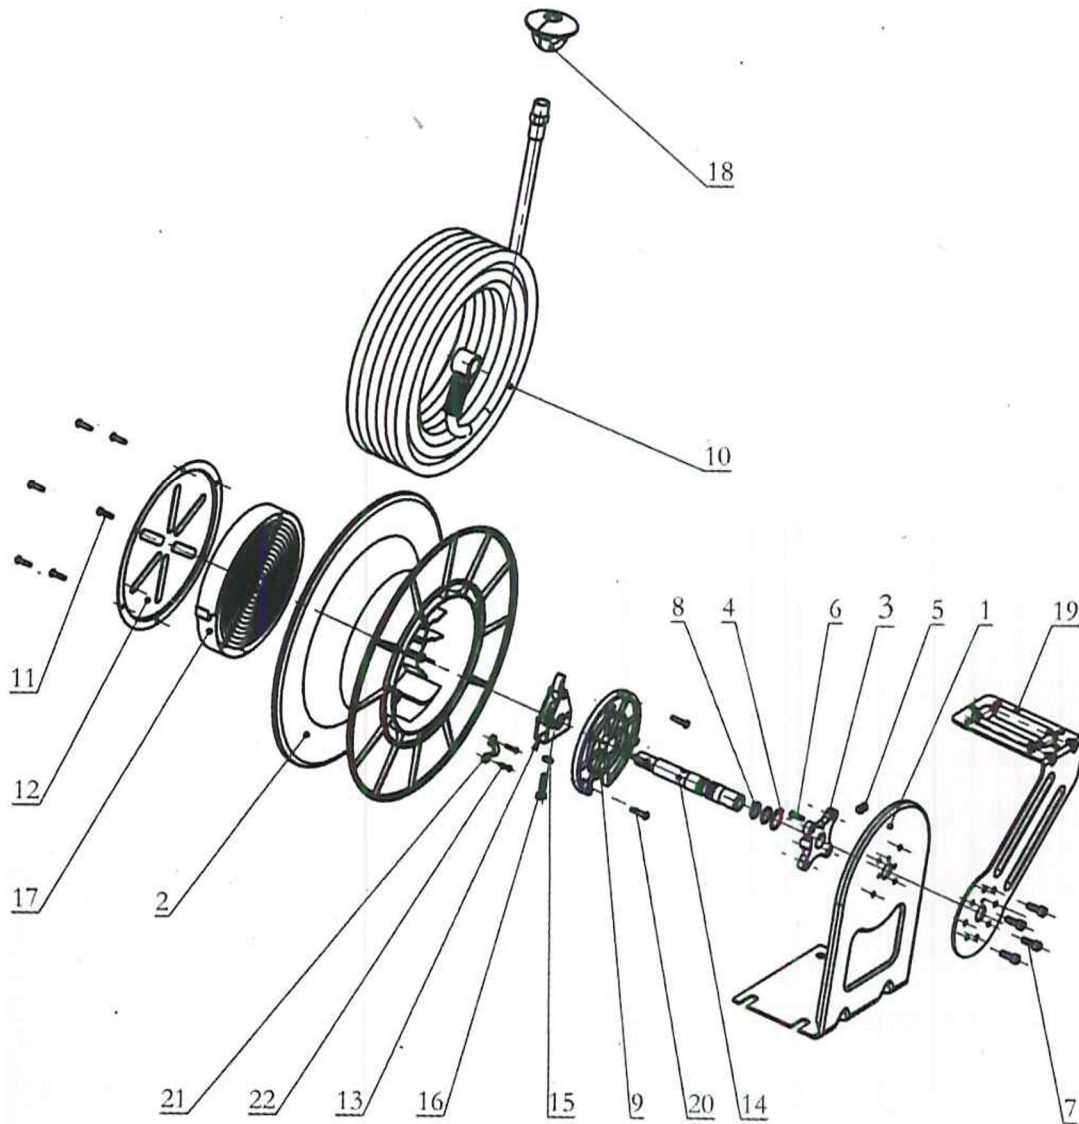

130818-AK

Part No.	Description	Q'ty	Part No.	Description	Q'ty
1	Base	1	12	Spring Cover	1
2	Drum	1	13	Ratchet Assembly	1
3	Axle Base	1	14	Axle	1
4	Retainer	1	15	Washer	1
5	Screw	1	16	Bolt	1
6	Screw	1	17	Main Spring	1
7	Screw	4	18	Stopper Assembly	1
8	O-ring	2	19	Support Arm A'ssy	1
9	Bracket	1	20	Screw	4
10	Hose Assembly	1	21	Hose Clamp	1
11	Screw	6	22	Screw	2