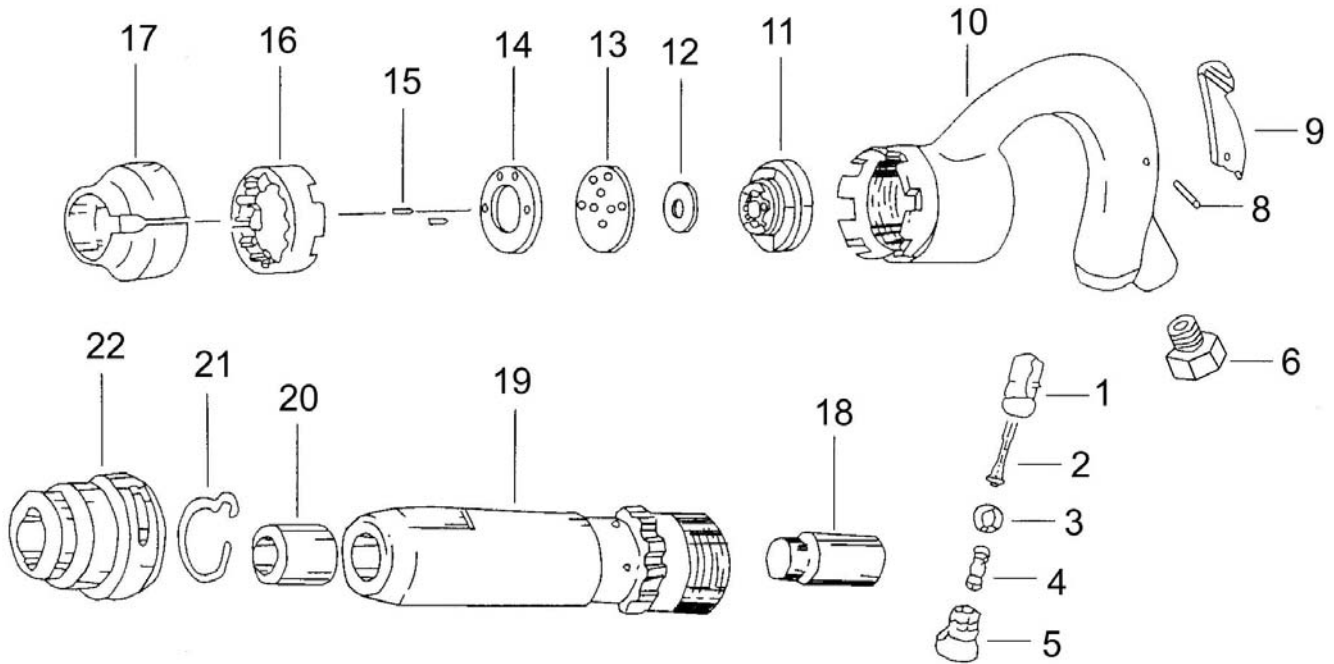

## Chipping Hammer

ITEM NO.	REF. NO.	DESCRIPTION	
1	BQ0001	THROTTLE BUSHING	
2	BQ0002	THROTTLE ROD	
3	BQ0003	O-RING	
4	BQ0004	SPRING	
5	BQ0005	THROTTLE CAP	
6	BQ0006	HOSE ADAPTER	
8	BQ0007	THROTTLE PIN	
9	BQ0008	THROTTLE LEVOR	
10	BQ0009	HANDLE	
11	BQ0010	UPPER VALVE CASE LID	
12	BQ0011	VALVE	
13	BQ0012	LOWER VALVE CASE	

ITEM NO.	REF. NO.	DESCRIPTION	
14	BQ0013	LOWER VALVE CASE LID	
15	BQ0014	DOWEL PIN (2)	
16	BQ0015	LOCK	
17	BQ0016	LOCK SHIELD	
18	BQ0017	PISTON	
19	BQ0018	CYLINDER (ROUND) CYLINDER (HEX.)	
20	BQ0019	CYLINDER ROUND BUSHING CYLINDER HEX BUSHING	
21	BQ0020	LOCKCOIL SPRING	
22	BQ0021	RETAINER STEEVE	