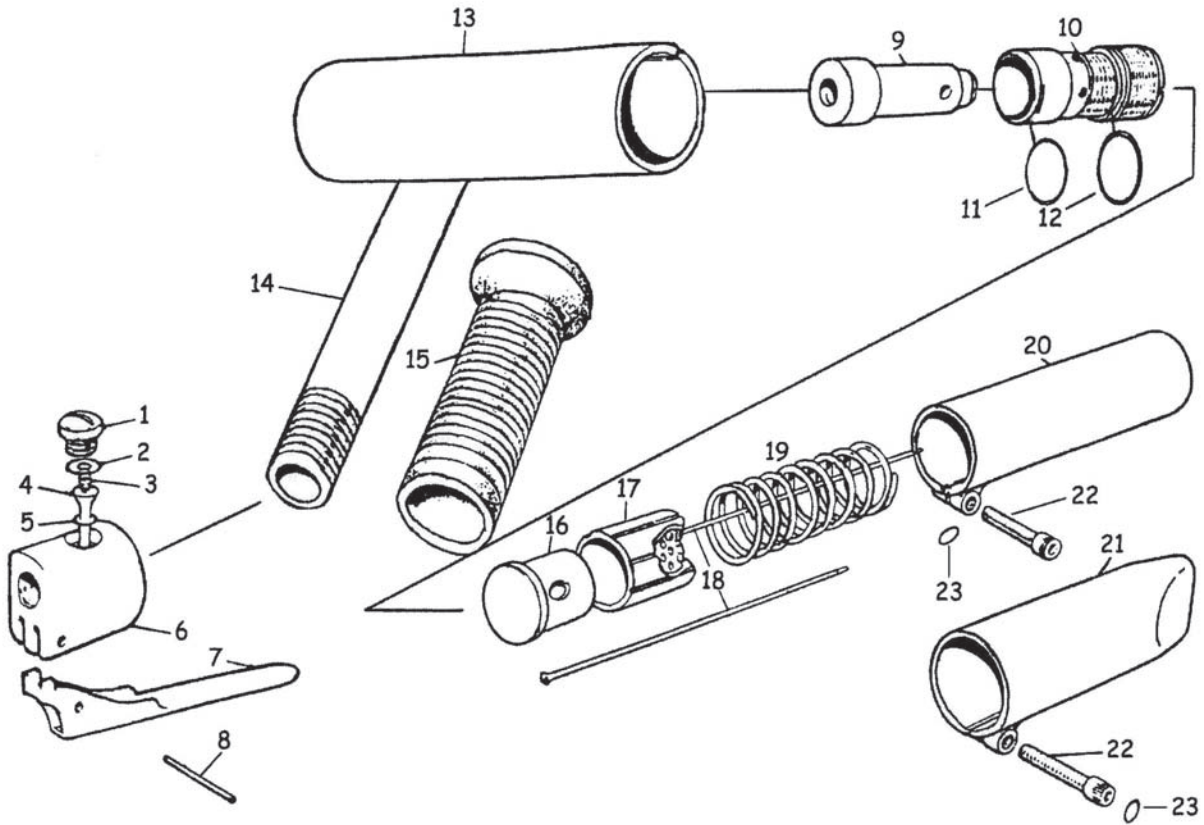

Needle Scaler - Nadelentroster - Naaldbikhamer - Derouilleurs

| ITEM NO. | REF. NO. | DESCRIPTION           |  |
|----------|----------|-----------------------|--|
| 1        | BQ0001   | VALVE CAP             |  |
| 2        | BQ0002   | 'O' RING - VALVE CAP  |  |
| 3        | BQ0003   | VALVE SPRING          |  |
| 4        | BQ0004   | VALVE STEM            |  |
| 5        | BQ0005   | 'O' RING - VALVE SEAT |  |
| 6        | BQ0006   | VALVE BODY            |  |
| 7        | BQ0007   | THROTTLE LEVER        |  |
| 8        | BQ0008   | ROLL PIN              |  |

| ITEM NO. | REF. NO. | DESCRIPTION          |  |
|----------|----------|----------------------|--|
| 13       | BQ0013   | SPVENGRING           |  |
| 14       | BQ0014   | CENTRE TUBE          |  |
| 15       | BQ0015   | RUBBER HANDLE GRIP   |  |
| 16       | BQ0016   | ANVIL                |  |
| 17       | BQ0017   | NEEDLE HOLDER        |  |
| 18       | BQ0018   | NEEDLE SET           |  |
| 19       | BQ0019   | SPRING - COMPRESSION |  |
| 20       | BQ0020   | INTERMEDIATE TUBE    |  |
| 21       | BQ0021   | FRONT TUBE           |  |
| 22       | BQ0022   | CAP HEAD SCREW(SET)  |  |
| 23       | BQ0023   | WASHER(SET)          |  |