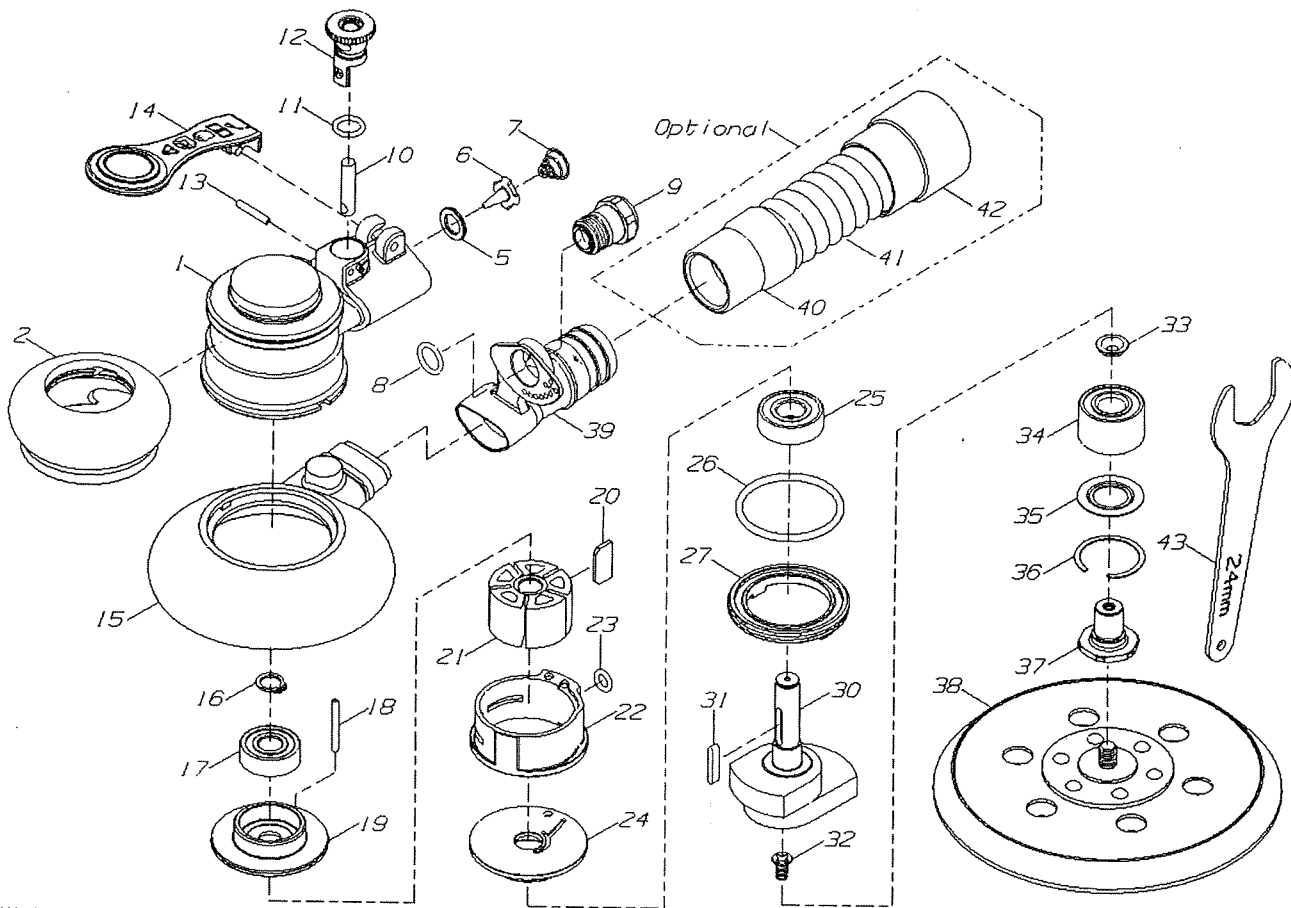

PT-2223AV-5/2223AV-6

PT-2223AV-5 5" LIGHT WEIGHT PALM SANDER (2.5/5 mm Stroke)

PT-2223AV-6 6" LIGHT WEIGHT PALM SANDER (2.5/5 mm Stroke)

Index No.	Part No.	Description	No. Req.	Index No.	Part No.	Description	No. Req.
1	222301	Housing	1	25	6001-ZZ0A	Ball Bearing	1
2	222202	Housing Cover	1	26	O-4030-300	O-Ring	1
5	207648	Spacer	1	27	221229	Motor Cover	1
6	207649	Controller	1	30A	221232-A	Rotor Shaft(6",5mm Stroke)	1
7	207650	Spring	1	30B	221232-B	Rotor Shaft(5",5mm Stroke)	1
8	O-1350-200	O-Ring	1	30C	221232-C	Rotor Shaft(6",2.5mm Stroke)	1
9	222210	Air Inlet	1	30D	221232-D	Rotor Shaft(5",2.5mm Stroke)	1
10	221207	Valve Stem	1	31	221241	Key	1
11	O-1000-200	O-Ring	1	32	211215	Screw	1
12	222204	Regulator	1	33	221245	Washer	1
13	PS-0030-1780	Pin	1	34	5001-ZZ0A	Double Row Ball Bearing	1
14	222213	Lever	1	35	221235	Washer	1
15	222315-1	Cover (5",6")	1	36	221236	Retaining Ring	1
16	R-S100	Retaining Ring	1	37	221237	Drive Spindle	1
17	6000-ZZ0A	Ball Bearing	1	38A	221239-5	5" Pad	1
18	P-0030-250	Pin	1	38B	221239-5V	5" Velcro Pad	1
19	221220	Rear Plate	1	38C	221239-6	6" Pad	1
20	221223	Rotor Blade	5	38D	221239-6V	6" Velcro Pad	1
21	221222	Rotor	1	39	222339	Hose Adapter	1
22	221224	Cylinder	1	40.41.42	222247	Exhaust Hose ASSY.	1
23	O-0600-200	O-Ring	1	43	221240	24mm Wrench	1
24	221226	Front Plate	1				