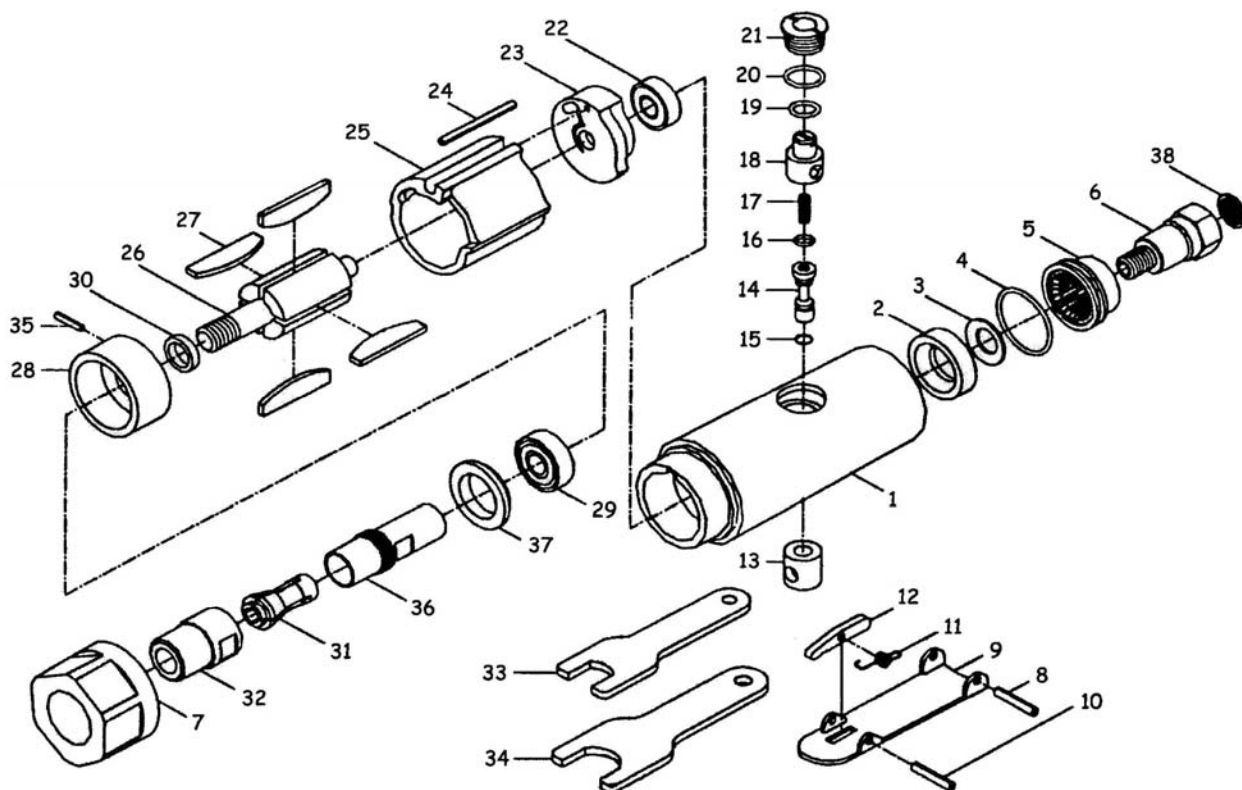

Heavy Duty Stabschleifer - Die grinder - stiftslijpers - Meuleuses - 6 mm - 25.000 rpm

ITEM NO.	REF. NO.	DESCRIPTION	
1	EI0001	MOTOR HOUSING	
2	EI0002	SILENCER	
3	EI0003	WASHER	
4	EI0004	O-RING	
5	EI0005	DEFLECTOR	
6	EI0006	AIR INLET	
7	EI0007	HOUSING LOCK RING	
8	EI0008	LEVER PIN	
9	EI0009	THROTTLE LEVER	
10	EI0010	SPRING PIN	
11	EI0011	SPRING	
12	EI0012	STOP ROD	
13	EI0013	VALVE BUSHING	
14	EI0014	VALVE STEM	
15	EI0015	O-RING	
16	EI0016	O-RING	
17	EI0017	SPRING	
18	EI0018	REGULATOR	
19	EI0019	O-RING	

ITEM NO.	REF. NO.	DESCRIPTION	
20	EI0020	O-RING	
21	EI0021	VALVE SCREW	
22	EI0022	BALL BEARING	
23	EI0023	REAR END PLATE	
24	EI0024	CYLINDER PIN	
25	EI0025	CYLINDER	
26	EI0026	ROTOR	
27	EI0027	ROTOR BLADE (4)	
28	EI0028	FRONT END PLATE	
29	EI0029	BALL BEARING	
30	EI0030	ROTOR SPACER	
31	EI0031	COLLET	
32	EI0032	COLLET NUT	
33	EI0033	SPANNER WRENCH (11mm)	
34	EI0034	SPANNER WRENCH (17mm)	
35	EI0035	PIN	
36	EI0036	SPINDLE	
37	EI0037	RUBBER GASKET	
38	EI0038	FILTER	