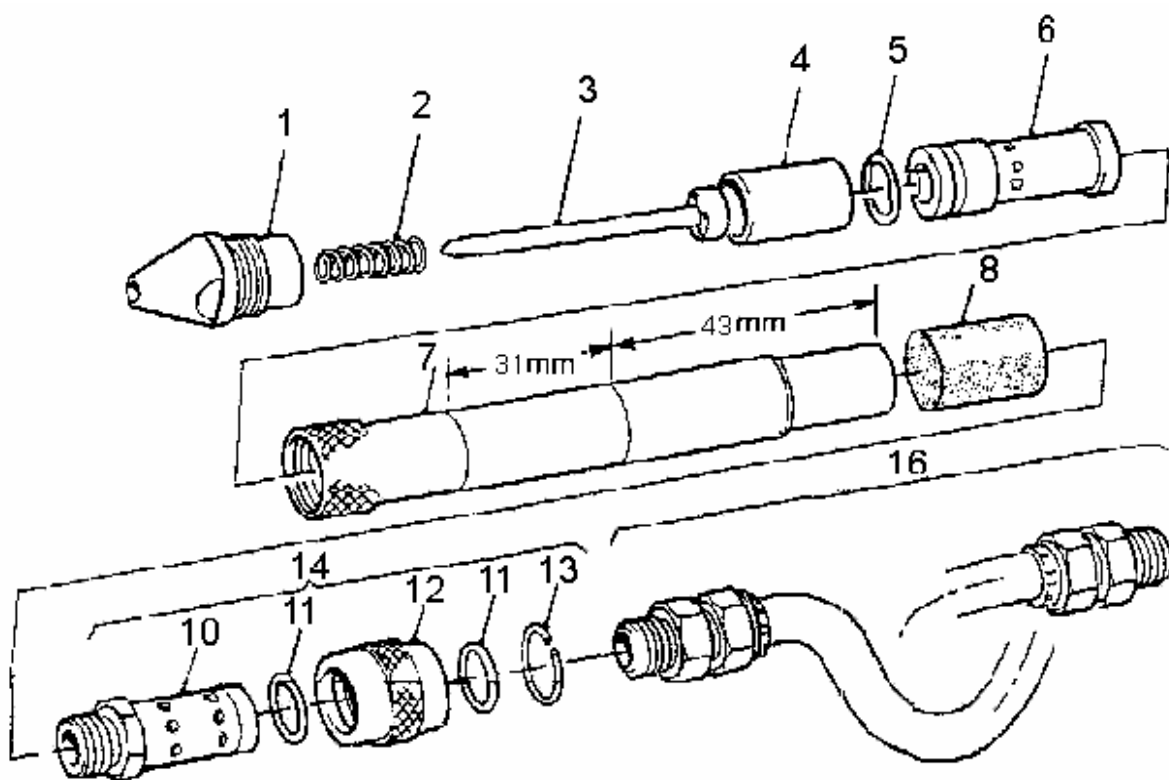

Engraving pen - Gravierstift - Graveerpen - Crayon graveur

| ITEM NO. | REF. NO. | DESCRIPTION | |
|----------|----------|----------------------------|--|
| 1 | AK0001 | NOSE | |
| 2 | AK0002 | SPRING | |
| 3 | AK0003 | STYLUS | |
| 4 | AK0004 | DISTANCE TUBE | |
| 5 | AK0005 | O-RING | |
| 6 | AK0006 | CYLINDER & PISTON ASSEMBLY | |
| 7 | AK0007 | BODY | |

| ITEM NO. | REF. NO. | DESCRIPTION | |
|----------|----------|----------------|--|
| 8 | AK0008 | AIR FILTER | |
| 10 | AK0009 | VALVE STEM | |
| 11 | AK0010 | O-RING (2) | |
| 12 | AK0011 | VALVE SLEEVE | |
| 13 | AK0012 | CIRCLIP | |
| 14 | AK0013 | VALVE COMPLETE | |
| 16 | AK0014 | HOSE COMPLETE | |