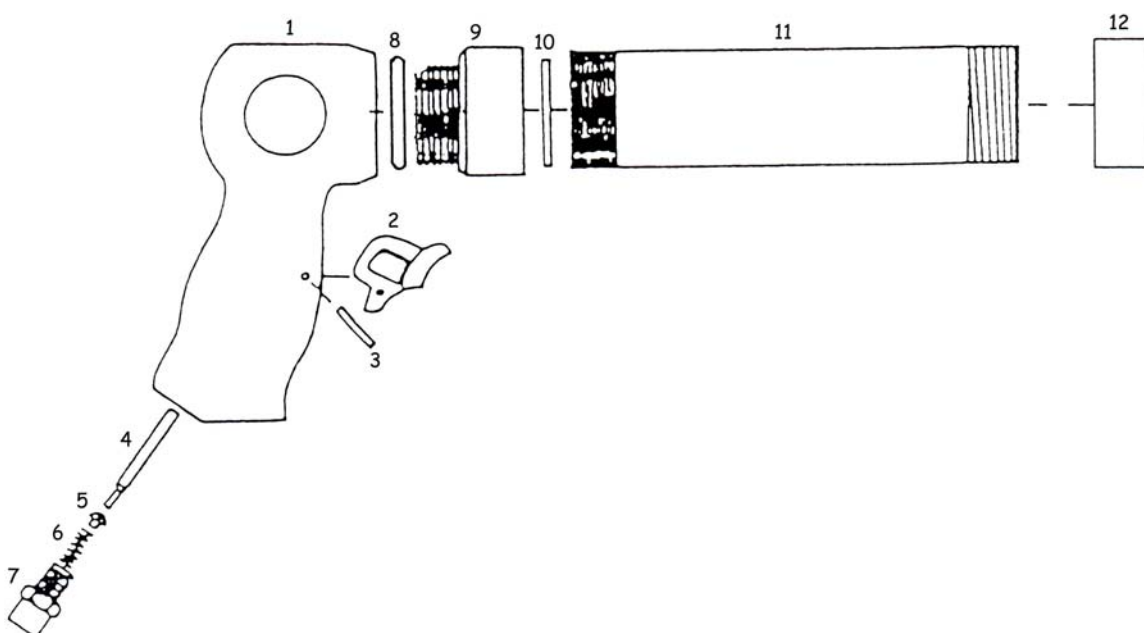

Caulking gun - Kartuschenpistole - Kitspuit - Pistolet pour Cartouches

| ITEM NO. | REF. NO. | DESCRIPTION | |
|----------|----------|-------------------|--|
| 1 | BQ0001 | HANDLE | |
| 2 | BQ0002 | TRIGGER | |
| 3 | BQ0003 | PIN | |
| 4 | BQ0004 | VALVE STEM | |
| 5 | BQ0005 | VALVE SEAT | |
| 6 | BQ0006 | SPRING | |
| 7 | BQ0007 | AIR INLET BUSHING | |
| 8 | BQ0008 | O-RING | |
| 9 | BQ0009 | ADAPTOR | |
| 10 | BQ0010 | SEAL | |
| 11 | BQ0011 | CYLINDER | |
| 12 | BQ0012 | END CAP | |