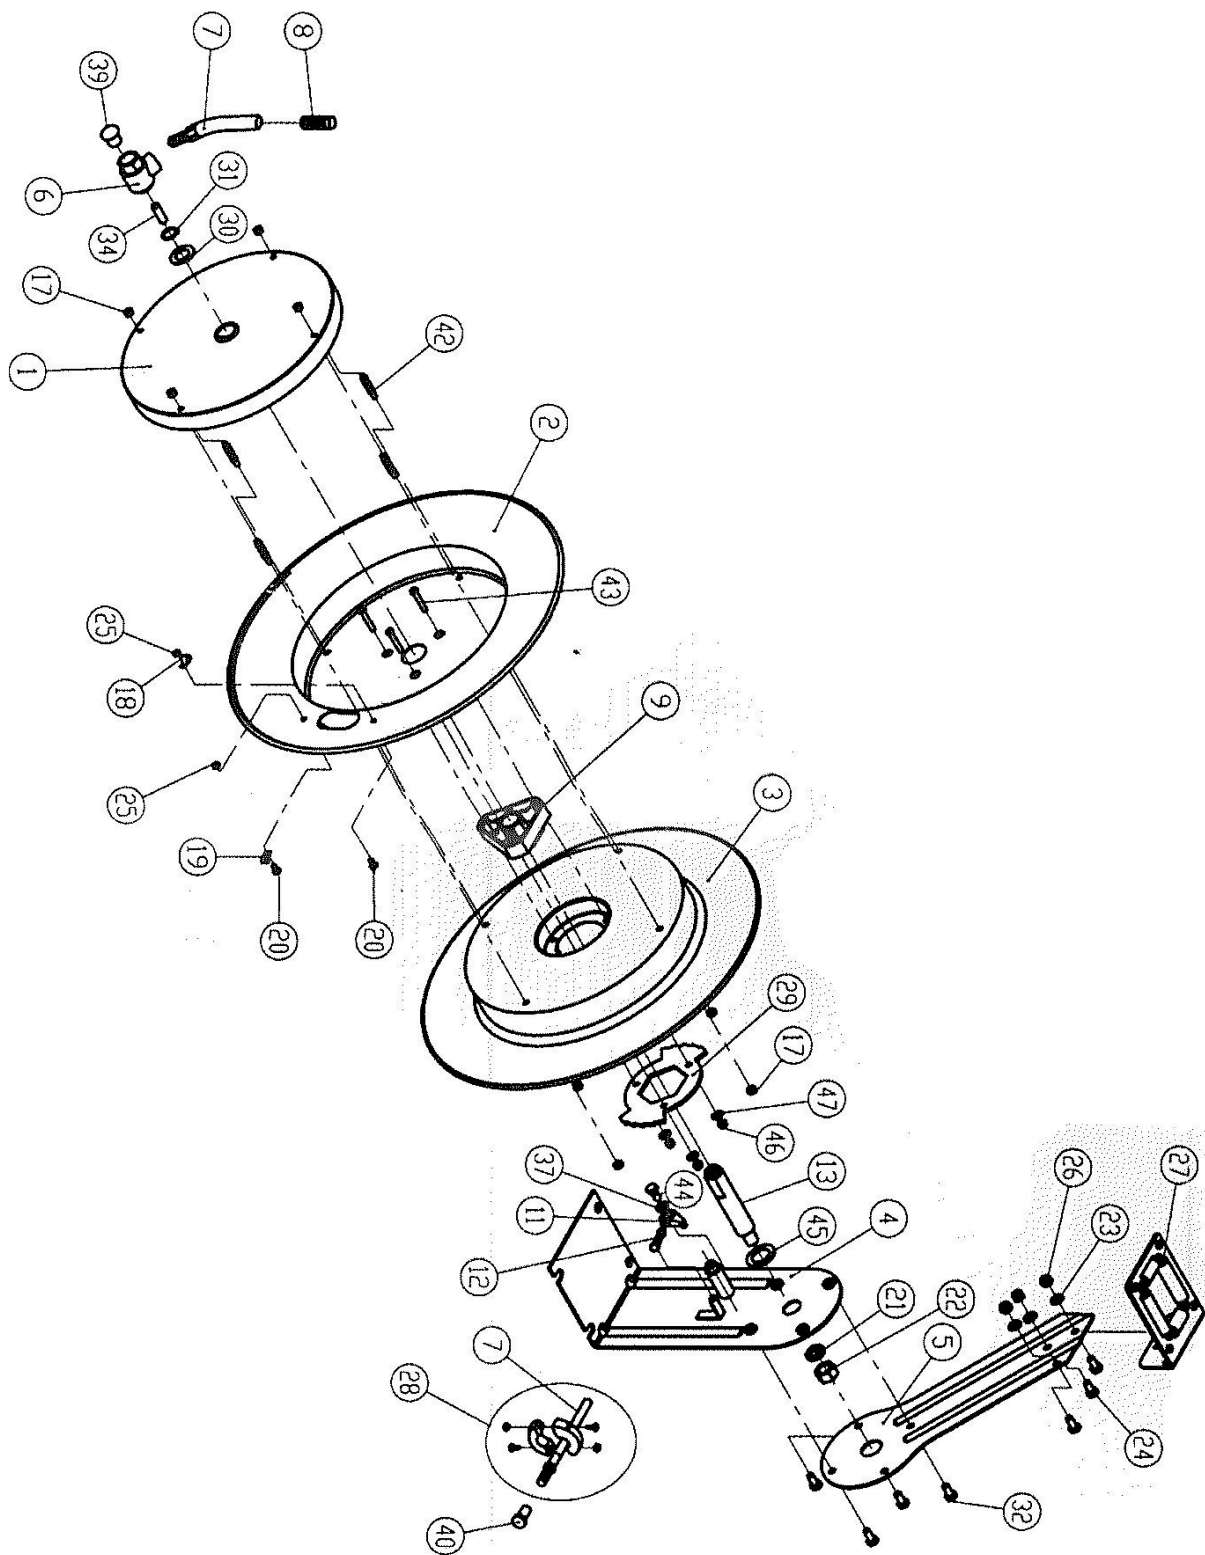

131015AK-N

Parts List

Part No.	Description	Quantity	Part No.	Description	Quantity
1	Spring Assembly	1	24	Bolt	3
2	Drum	1	25	Nut	2
3	Drum	1	26	Nut , Lock	1
4	Base	1	27	Roller Bracket Assembly	1
5	Arm	1	28	Ball Stop Assembly	1
6	Swivel Assembly	1	29	Locking ring	1
7	Hose Assembly	1	30	Washer Spacer	1
8	Guard Spring	1	31	Retaining ring	1
9	Hub Bearing Assembly	1	32	Bolt	4
11	Ratchet	2	34	Setscrew	1
12	Spring, Dog	1	37	Washer Spacer	1
13	Axle	1	39	Cover	1
17	Nut	8	40	Cover	1
18	Clamp	1	42	Setscrew	4
19	Clamp	1	43	Bolt	3
20	Bolt	2	44	Bolt	1
21	Washer ,Bolt	2	45	Washer Spacer	1
22	Nut	1	46	Nut , Lock	3
23	Washer	3	47	Washer Spacer	3